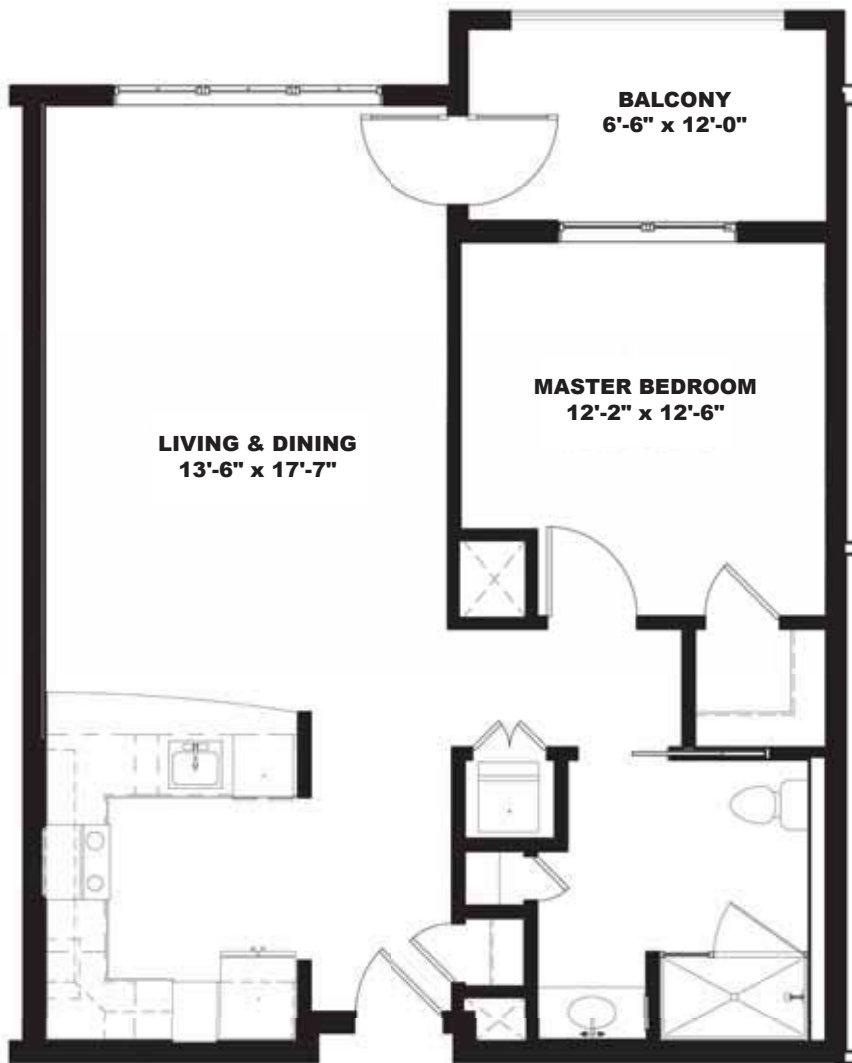

## Unit 1A

Size:  
753 sq. ft.

Rooms:  
1 Bedroom  
Living & Dining Room  
Balcony