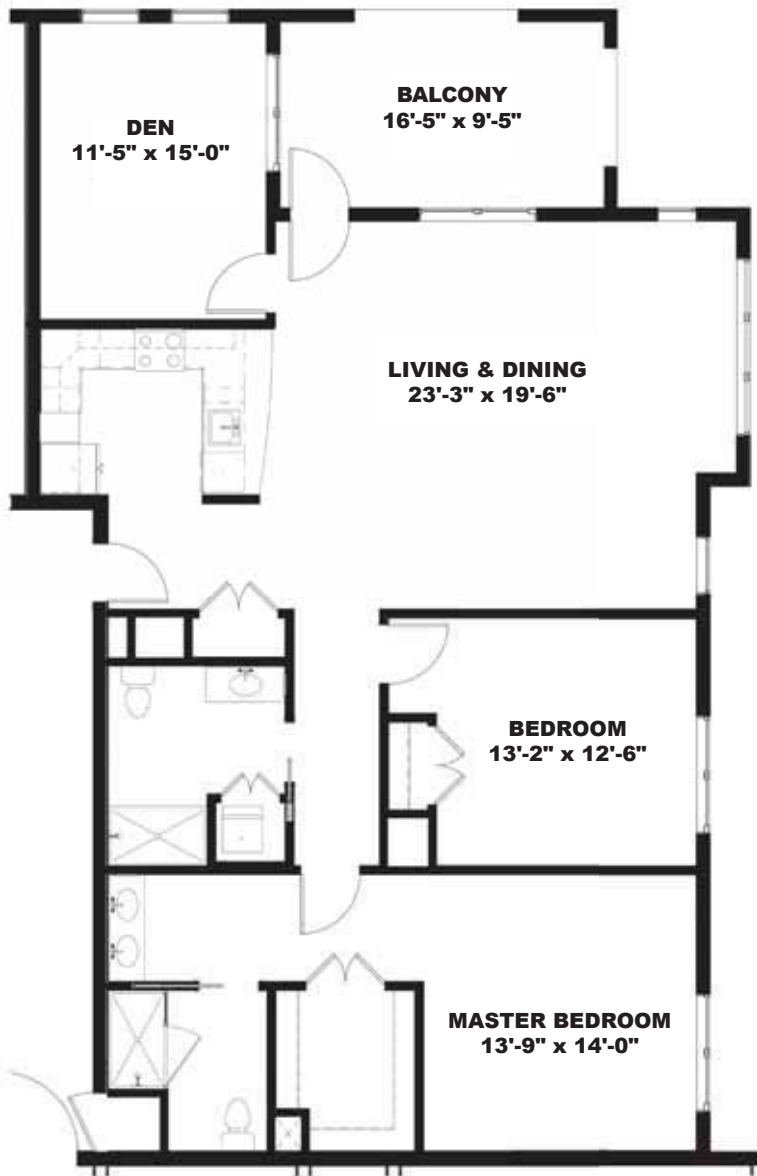

MonteCedro

The art of simply living.

Villa Unit 2.5A

Size:
1,561 sq. ft.

Rooms:
2 Bedroom
Living & Dining Room
Den
Balcony